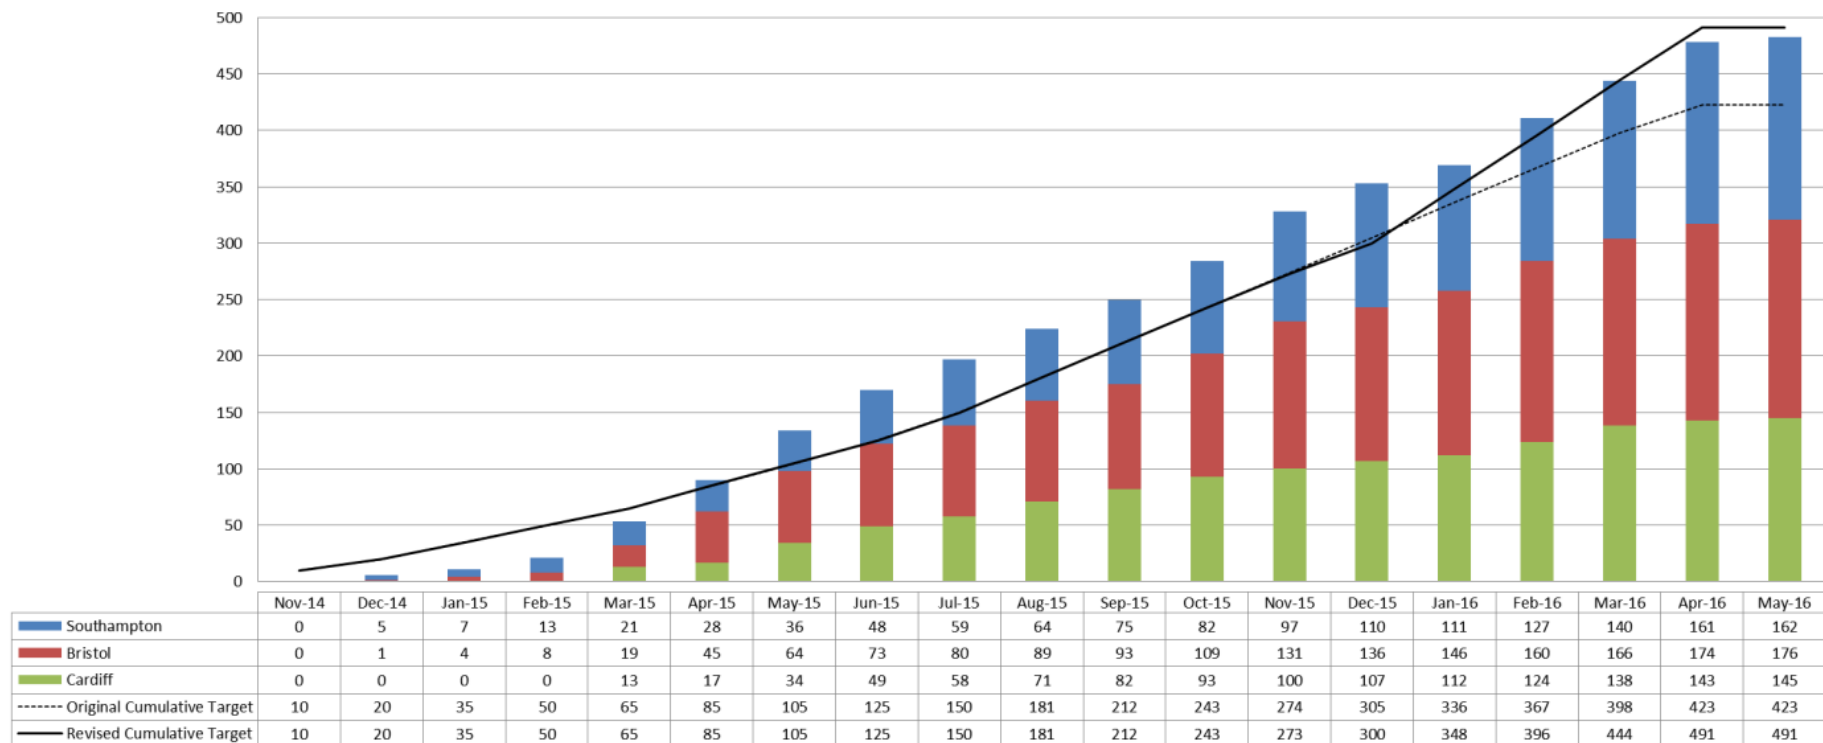

## BATHE REACHES ITS TARGET!

We are delighted to report that the BATHE study has reached its target and is now closed to recruitment.

Many thanks to all our recruiters and to all the families for taking part. The results of the study will be