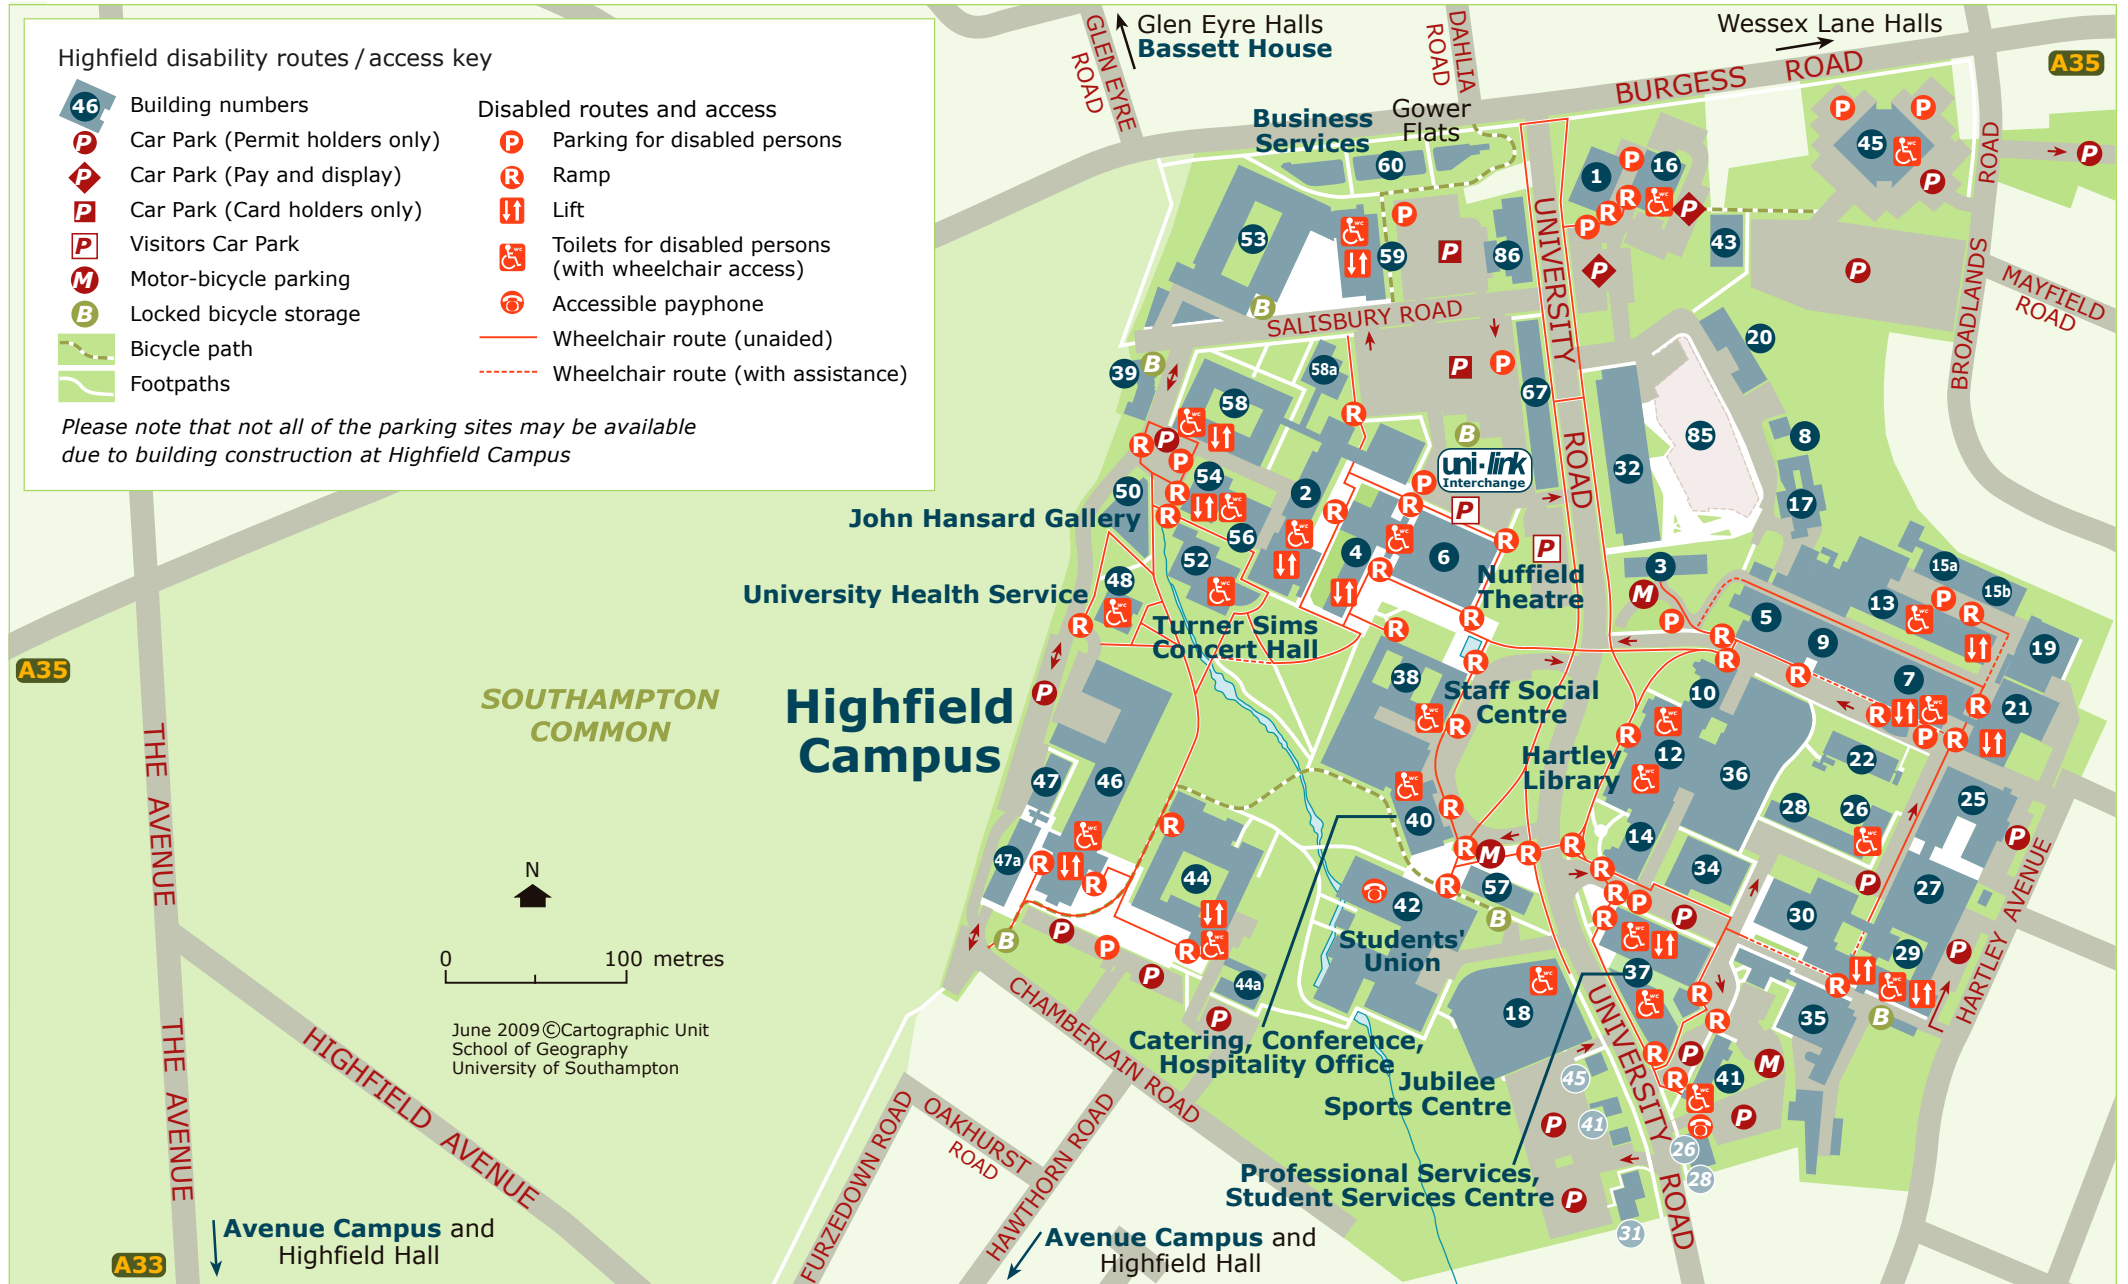

MAP 5b Highfield Campus parking and disability routes/access

Accommodation Office (Student Services Centre)	37
Aerospace Engineering	13
Archaeology (Avenue Campus)	65a
Audio Visual Presentation Services	54
Biological Sciences (Boldrewood)	62
Boldrewood Conference Centre (Boldrewood)	62
Bookshop	60
Business Services	60
Careers Advisory Service	3
Cartographic Unit	44
Centre for Language Study (Avenue Campus)	65
Centre for Learning & Teaching	2
Chaplaincy	41 No.41 University Road
Chemistry	27 29 30
Civil Engineering and the Environment	7 21 22 46
Communications (Student Services Centre)	37
Counselling Service	28 No.28 University Road
Day Nursery	41
Dental Access Centre	31 No.31 University Road
Dyslexia Services (LDC)	45 No.45 University Road
Economics	58
Education	32 34 56
Electronics & Computer Science	1 16 20 32 46 47 53 59 86
Engineering Materials	5
Engineering Workshops	9
English (Avenue Campus)	65
e-Science Centre	25
Estates & Facilities	35
Eustice Building	5
Faraday Building	21
Fees Office (Student Services Centre)	37
Film Studies (Avenue Campus)	65
Fitness Studio	43
EEE Building	32
Geodata Institute	44a
Geography	44
George Thomas Building	37
Gower Building	60
Graduation Office (Student Services Centre)	37
Health Sciences	45 67
Highfield Health	31 No.31 University Road
History (Avenue Campus)	65
Human Performance Laboratory	56
Human Resources	37
Institute for Life Sciences (under construction)	85
Institute of Sound & Vibration Research	13
iSolutions	2 35 54 58
James Parkes Building (Avenue Campus)	65
John Hansard Gallery	50
Jubilee Sports Centre	18
Lanchester Building	7
Law	4
Library	10 12 14 36
Main Entrance	12
Goods Entrance, Gurney Dixon Building	10 36