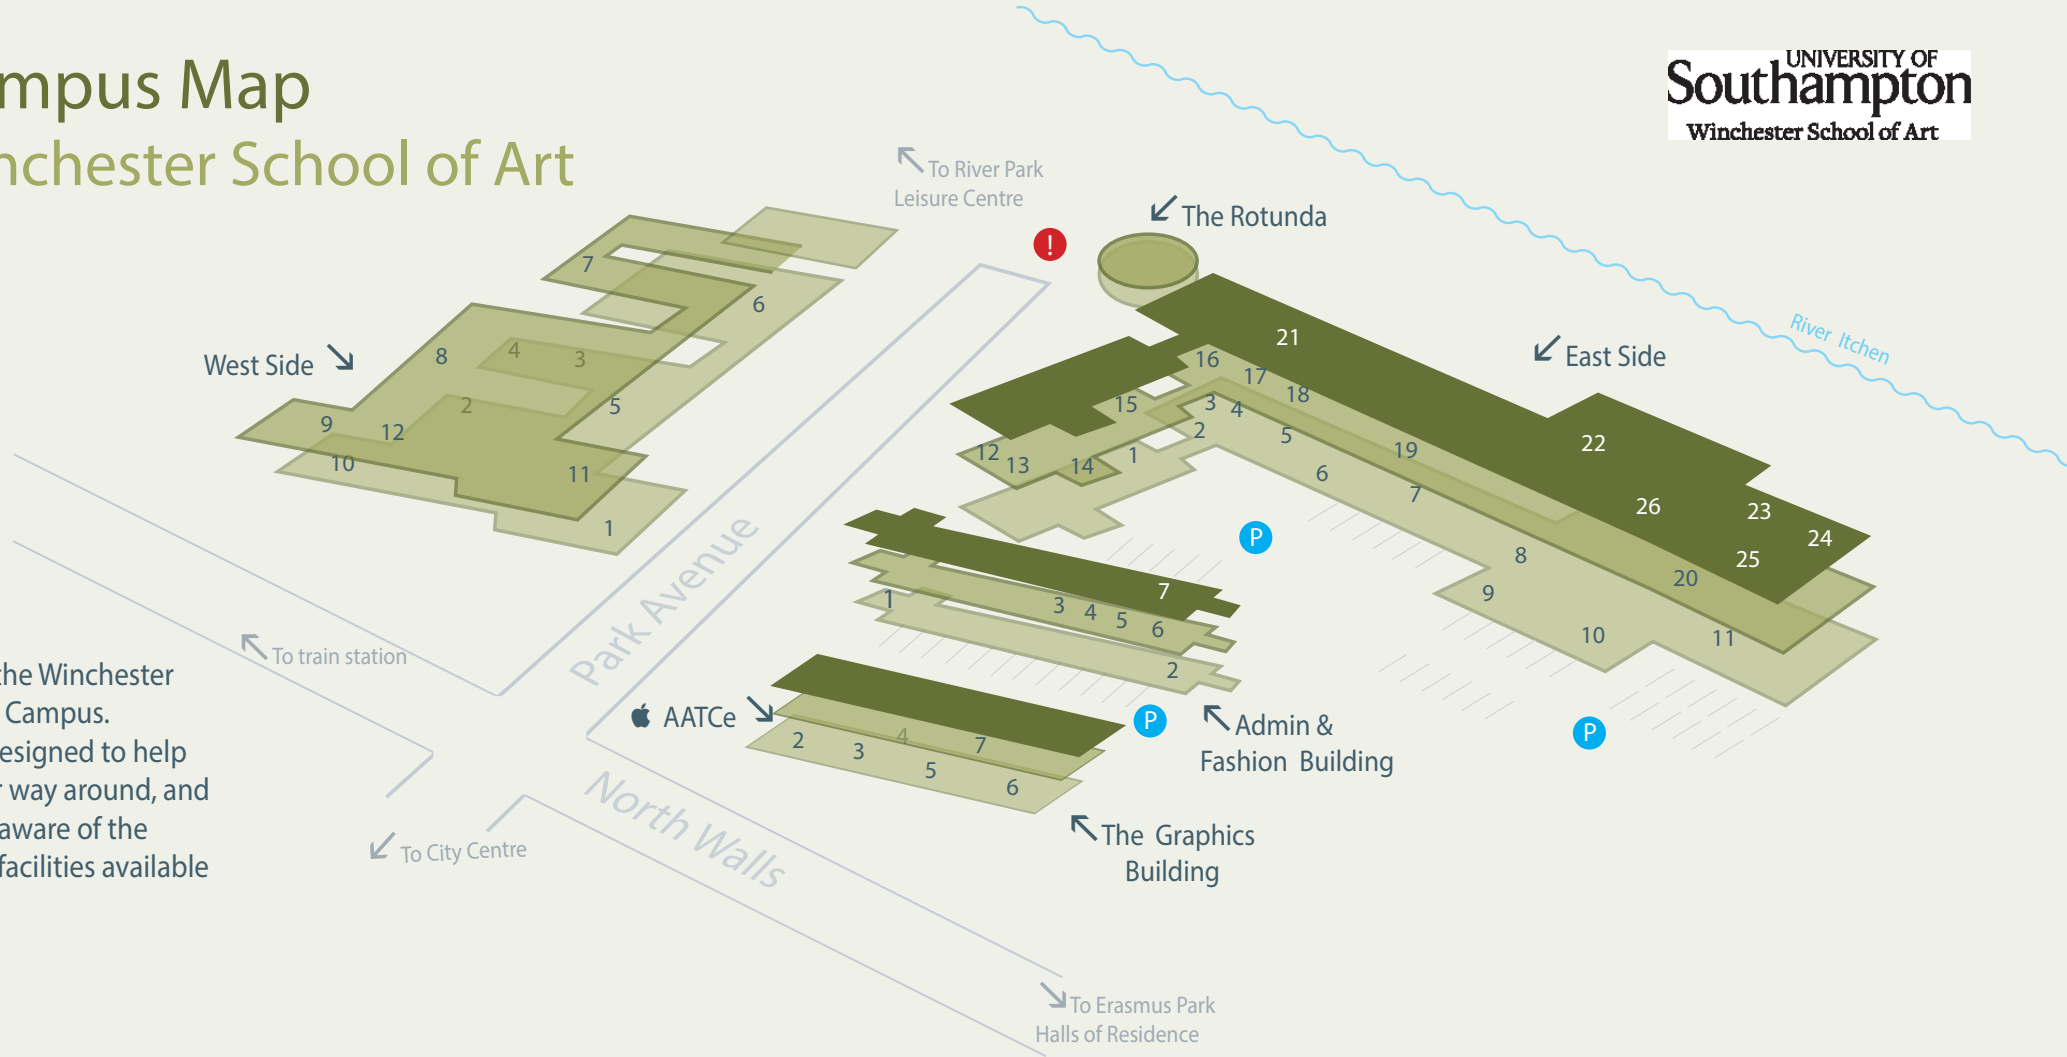

# Campus Map

## Winchester School of Art

Welcome to the Winchester School of Art Campus. This map is designed to help you find your way around, and to make you aware of the services and facilities available to you.

### The Graphics Building

1. Seminar Rooms 6,7,8, 9 & 10
2. Time Based Media
3. Graphic Arts Studio
4. Graphic Arts Studio
5. GA Cinema Room - 1017
6. Photography Studio
7. Research Centre

### Admin & Fashion Building

1. Main Reception
2. Student Office
3. Student Support
4. Fashion Studio 3
5. International Support
6. Fashion Studio 1
7. Fashion Studio 2