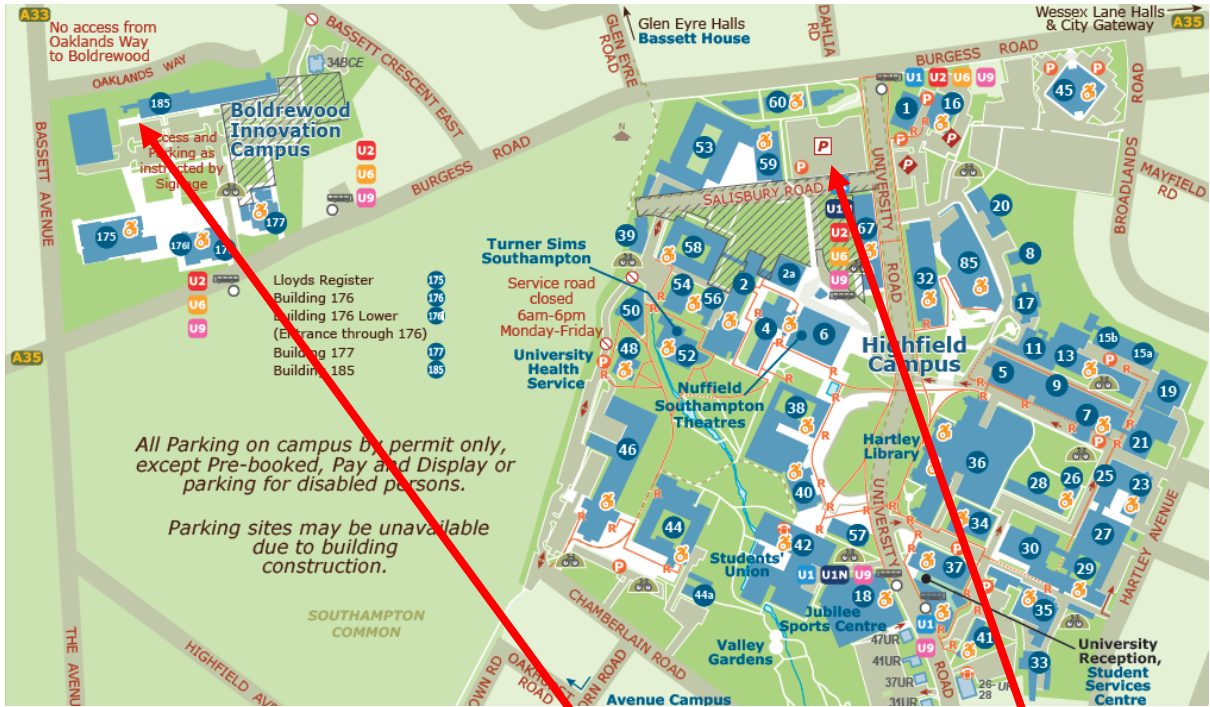

Electric Vehicle Charging Point Locations: Highfield, Boldredwood, Avenue and Winchester Campuses

Electric Vehicle Charging Point Locations

2 x Charging Points

4x Charging Points

2x Charging Points

2x Charging Points